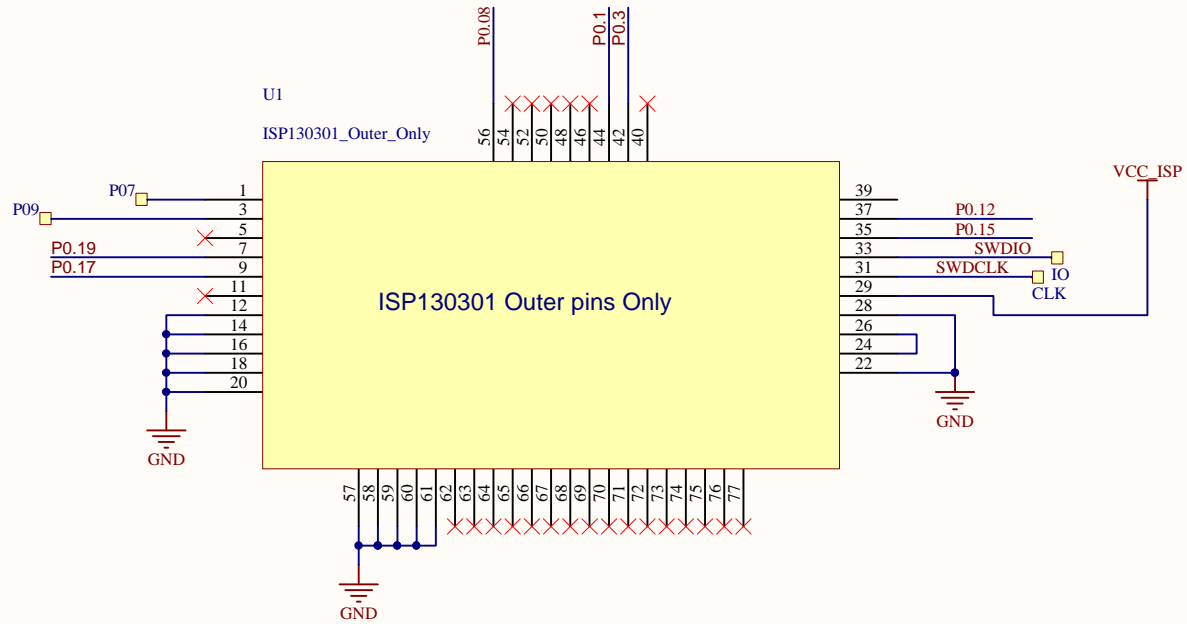

P0.16 replaced  
by P0.17  
Change Pin  
allocation

P0.18 replaced  
by P0.19  
Change Pin  
allocation

Title **ISP130301 CR2477 CoinCell design**

Insight SIP  
400 avenue Roumanille  
06906 SOPHIA ANTIPOLIS  
FRANCE

Size: A4

Number:ISP140501

Revision:1.0.0

Date: 08/09/2014

Time: 17:20:06

Sheet 1 of 1

File: C:\Data\BLE\_ ISP140501\_iBeacon\Projet iBeacon Ced\ISP140501R0\_NEW.SchDoc